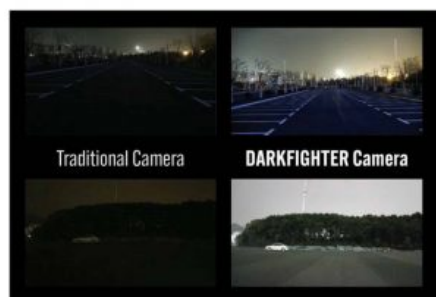

HIKVISION 8MP 4K UHD CCTV SYSTEM POE 4CH CHANNEL NVR DARKFIGHTER DOME CAMERA KIT

What is Included

- 1x NVR 4 channel Hikvision - DS-7604NI-K1/4P
- Optional HDD up to 20TB (pre installed)
- 1x NVR power supply (3PIN UK TYPE) and mouse
- Up to 4x CCTV 8MP Hikvision Darkfighter IP Dome cameras in in white or grey DS-2CD2385G1-I
- 1x HDMI 2m cable
- 1x Power supply, mouse & remote
- 1x User manual & CD
- CCTV Installation & All Cables and connectors required to install cameras
- Configuration of Mobile remote viewing.
- Network cable to connect to the router

NVR DS-7604NI-K1/4P

- Third-party network cameras supported
- Up to 8 Megapixels resolution recording
- Support 1-ch HDMI, 1-ch VGA, HMDI at up to 4K resolution
- 4ch network cameras can be connected with
- 80M/160M incoming bandwidth
- SATA interfaces
- Plug & Play with up to 8 independent PoE network interfaces
- Support dual-os to ensure high reliability of system running
- Support various VCA detection alarm and VCA search
- Support H.265/H.264/MPEG4 video formats

CAMERA DS-2CD2385G1-I

- Up to 8 megapixel high resolution
- Max. 3840 × 2160@20fps
- 2.8 mm fixed lens
- H.265, H.265+, H.264+, H.264
- 120dB WDR
- 12 V DC & PoE (802.3af, class 3)
- IR range: Up to 30 m
- Support on-board storage, up to 128 GB
- IP67
- BLC/3D DNR/ROI/HLC
- Color: 0.008 Lux @ (F1.2, AGC ON), 0.016 Lux @ (F1.6, AGC ON)

Darkfighter Technology

~ improving the cameras low light image quality

Exception Detection

~ scene change detection

With an IR range of up to 30m, an IP67 weather-proof housing and a working temperature of -30 °C to +60 °C, this camera perfect for a wide range of outdoor applications. This is supported by 3-axis adjustment for easy installation: Pan 0°~360°, Tilt 0°~75° and Rotate 0°~360°.

Smart Feature Set: